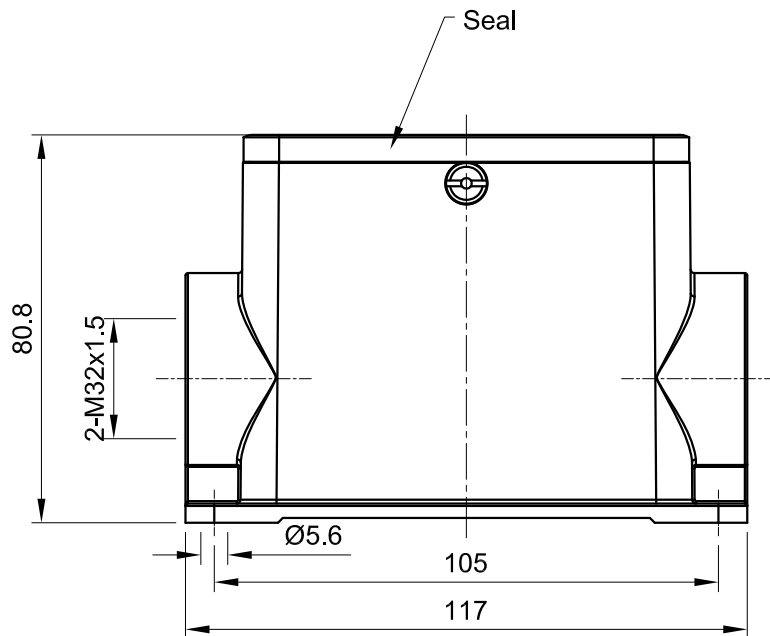

B

B

C

C

D

D

 InKonn (Suzhou) Electric Technology Co.,Ltd.	 All Dimensions in mm Original Size DIN A4	Date 2019-12-13	Drawing No. TC1668115	Rev. A00	Scale 1:1.5
	Type Name HB16-HSM-CR-2M32	Part No. 10 11 016 1633	Created by Shuxu Huang	Checked by Yiyi Luo	Page 1/1