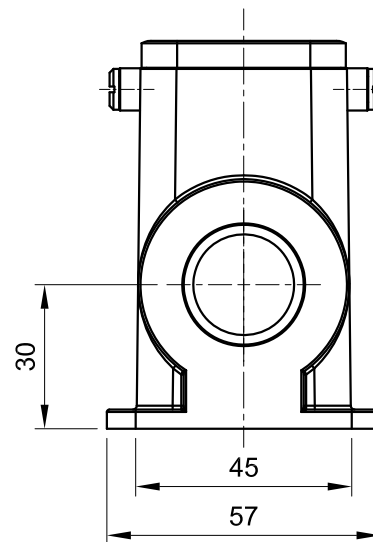

B

B

C

C

D

D

 InKonn (Suzhou) Electric Technology Co.,Ltd.	 All Dimensions in mm Original Size DIN A4	Date 2019-12-13	Drawing No. TC1668115	Rev. A00	Scale 1:1.5
	Type Name HB16-HSM-CR-2M32	Part No. 10 11 016 1633	Created by Shuxu Huang	Checked by Yiyi Luo	Page 1/1

1

2

3

4

5

6